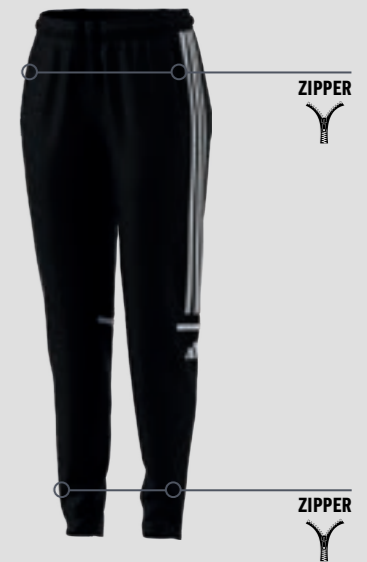

**TEAM NAVY BLUE 2
WHITE**
ADULT JD3017

**TEAM POWER RED 2
WHITE**
ADULT JD3018

**TEAM ROYAL BLUE
WHITE**
ADULT JD3019

**TEAM GREEN
WHITE**
ADULT JP3159

WHITE
ADULT JD3021

ZIPPER

ZIPPER

ZIPPER